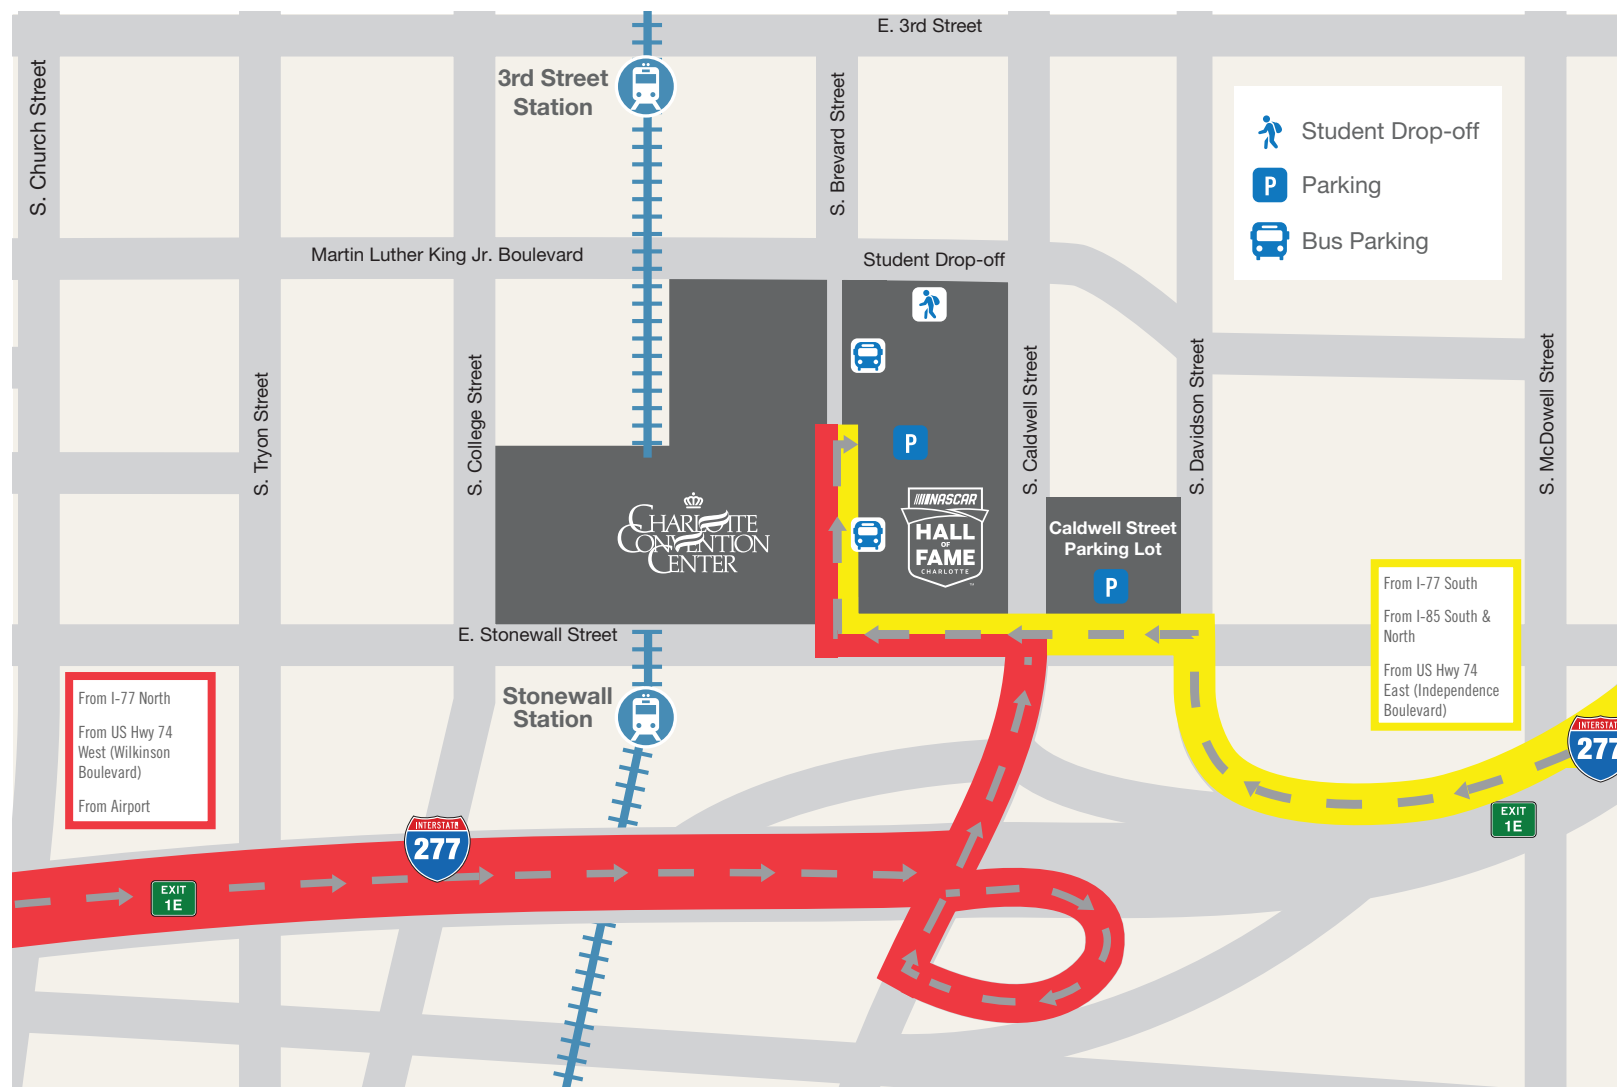

# NASCAR HALL OF FAME PARKING MAP

## NASCAR Hall of Fame Parking Deck

- \$4 first ½ hour
- \$2 each additional ½ hour
- \$20 daily max
- \$10 max if in after 5 p.m.

## Caldwell Street Parking Lot

\$10 daily

## Special Events

Special event parking rates may apply to the parking deck and/or the lot and are subject to change.